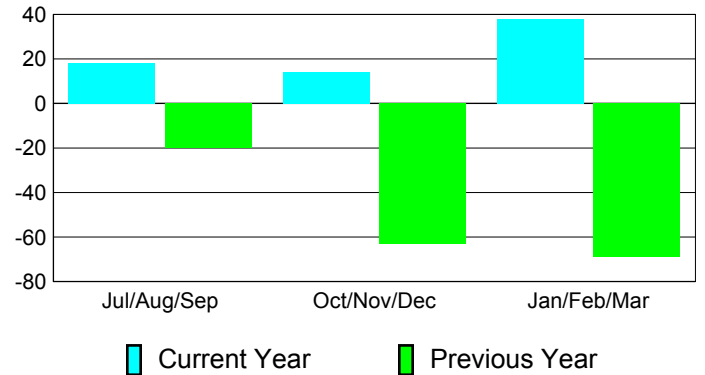

Membership Results
2010-2011

Membership
2009-2010

Month	Net Memb Goal	Actual New Memb	Actual Dropped Memb	Gain/Loss of Memb	Gain/Loss of Memb
Jul/Aug/Sep	0	66	-48	18	-20
Oct/Nov/Dec	0	86	-72	14	-63
Jan/Feb/Mar	0	50	-12	38	-69
Totals	0	202	-132	70	-152

Membership Results 2010-2011

Goal, New, Dropped, Gain/Loss

Comparison of Membership Gain/Loss

Current Year Compared to the Previous Year

Gender Comparison 2010-2011

Jul/Aug/Sep

Oct/Nov/Dec

Jan/Feb/Mar