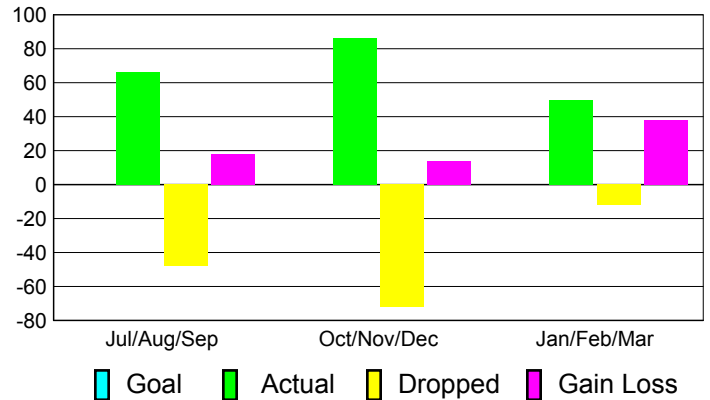

Membership Results 2010-2011

Goal, New, Dropped, Gain/Loss

Comparison of Membership Gain/Loss

Current Year Compared to the Previous Year