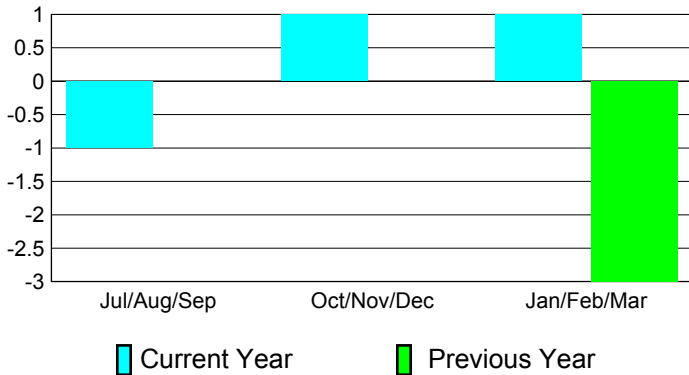

Club Results 2010-2011

Goal, New, Dropped, Gain/Loss

Comparison of Club Gain/Loss

Current Year Compared to the Previous Year

YTD Status Quo Clubs 2010-2011

Status Quo Clubs Compared to Status Quo Members

MEMBERSHIP