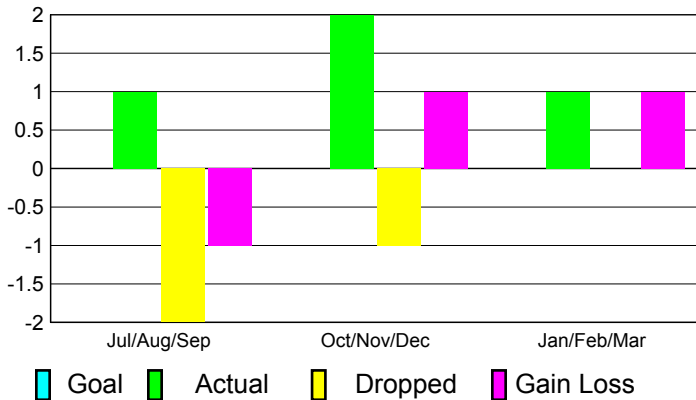

2010-2011 GMT Reports for District (or Undistricted) **District 301D2**

GMT: **Doctor DATUK K NAGARATN**, Location: **PHILIPPINES**

GMT CA: **5**

CLUBS

Club Results
2010-2011

Clubs
2009-2010

Month	New Club Goal	Actual New Clubs	Actual Dropped Clubs	Gain/Loss of Clubs	Gain/Loss of Clubs
Jul/Aug/Sep	0	1	-2	-1	0
Oct/Nov/Dec	0	2	-1	1	0
Jan/Feb/Mar	0	1	0	1	-3
Totals	0	4	-3	1	-3

Club Results 2010-2011

Goal, New, Dropped, Gain/Loss

Comparison of Club Gain/Loss

Current Year Compared to the Previous Year

YTD Status Quo Clubs 2010-2011

Status Quo Clubs Compared to Status Quo Members

MEMBERSHIP